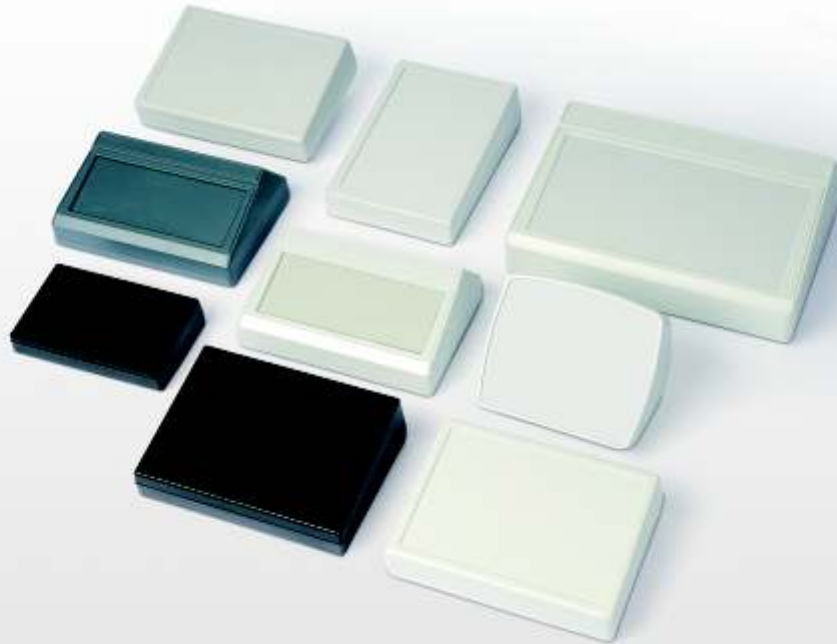

## INCLINED DESKTOP ENCLOSURES

## INCLINED DESKTOP ENCLOSURES

MODEL	DIMENSIONS
DT-080	48x87x38
DT-100	190x137x59
DT-110	137x190x59
DT-120	133x88x55
DT-130	188x133x55

MODEL	DIMENSIONS
DT-140	150x125x72
DT-255	188x133x62
DT-260	273x200x90

**INCLINED DESKTOP ENCLOSURES**  
DT-080 ENCLOSURE (148x87x38)

MATERIAL	ABS
COLOR	GRAY
# IN PACKAGE	10 PCS
OLD CODE	713

SUITABLE ACCESSORIES	
A-58	CLICK WALL MOUNT
A-59	SCREWED WALL MOUNT

**INCLINED DESKTOP ENCLOSURES**  
DT-100 ENCLOSURE (190x137x59)  
DT-110 ENCLOSURE (137x190x59)

DT-100 / DT-110	STANDARD
DT-100-A / DT-110-A	WITH INCLINED BASE
MATERIAL	ABS
COLOR	GRAY
# IN PACKAGE	10 PCS
OLD CODE	709-Y 709-D

SUITABLE ACCESSORIES	
A-58	CLICK WALL MOUNT

**INCLINED DESKTOP ENCLOSURES**  
DT-120 ENCLOSURE (133x188x55)  
DT-130 ENCLOSURE (188x133x55)