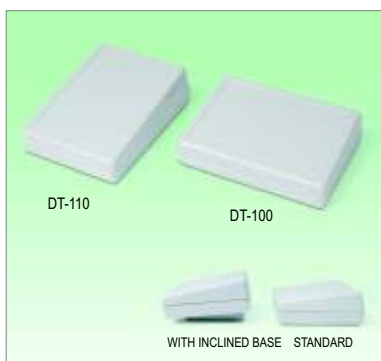

## INCLINED DESKTOP ENCLOSURES

MODEL	DIMENSIONS
DT-080	48x87x38
DT-100	190x137x59
DT-110	137x190x59
DT-120	133x88x55
DT-130	188x133x55

MODEL	DIMENSIONS
DT-140	150x125x72
DT-255	188x133x62
DT-260	273x200x90

**INCLINED DESKTOP ENCLOSURES**  
DT-080 ENCLOSURE (148x87x38)

MATERIAL	ABS
COLOR	GRAY
# IN PACKAGE	10 PCS
OLD CODE	713

SUITABLE ACCESSORIES	
A-58	CLICK WALL MOUNT
A-59	SCREWED WALL MOUNT

**INCLINED DESKTOP ENCLOSURES**  
DT-100 ENCLOSURE (190x137x59)  
DT-110 ENCLOSURE (137x190x59)

DT-100 / DT-110	STANDARD
DT-100-A / DT-110-A	WITH INCLINED BASE
MATERIAL	ABS
COLOR	GRAY
# IN PACKAGE	10 PCS
OLD CODE	709-Y 709-D

SUITABLE ACCESSORIES	
A-58	CLICK WALL MOUNT

**INCLINED DESKTOP ENCLOSURES**  
DT-120 ENCLOSURE (133x188x55)  
DT-130 ENCLOSURE (188x133x55)